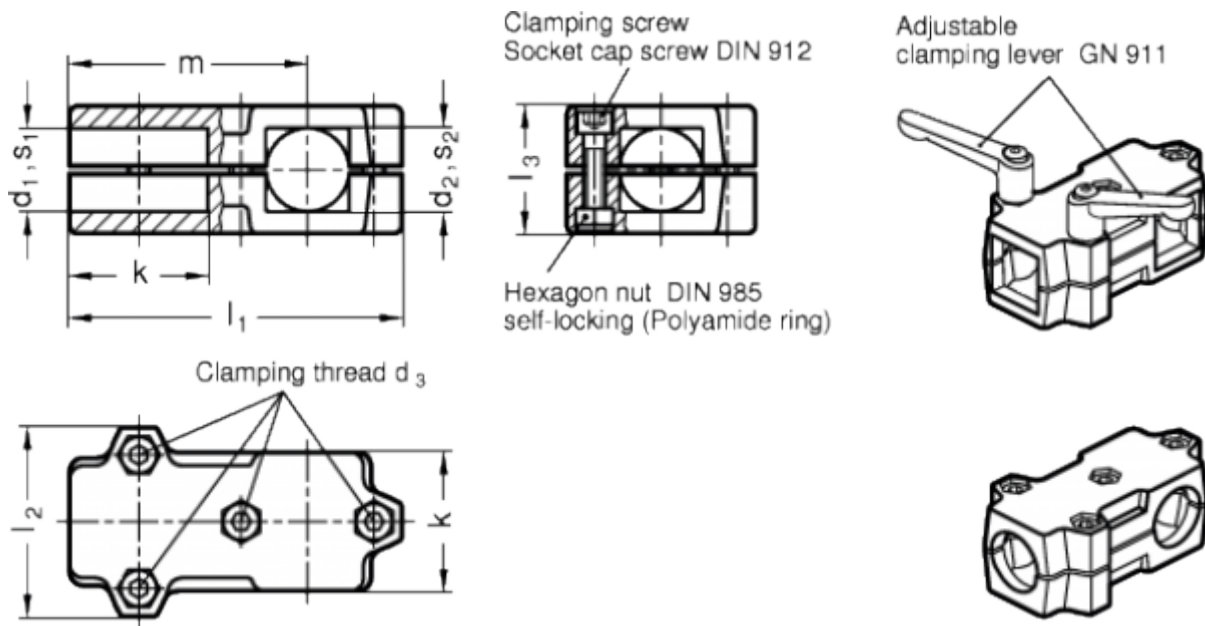

Article number: 20193B30B30602BL  
 Description: E+G T-angle clamp  
 GN 193-B30-B30-60-2-BL

## Measures

Accessories = GN 911-M8-55	m	= -
d1 = 30	s1	= -
d2 = 30	s2	= -
d3 = M8	Weight in (g) = 742	
k = 60		
l1 = 141		
l2 = 79		
l3 = 59		